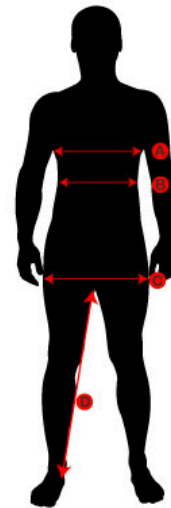

## NORDIC SIZE CHARTS

### UNISEX RACE SUIT SIZE CHART

	XSMALL	SMALL	MEDIUM	LARGE	XLARGE	XXLARGE
HEIGHT	5'0" - 5'4"	5'4" - 5'7"	5'7" - 5'10"	5'10" - 6'2"	6'2" - 6'5"	6'5" - 6'7"
WEIGHT	90-120lbs	120-140lbs	140-165lbs	165-195lbs	195-220lbs	220-245lbs
CHEST	32 - 34"	34 - 38"	38 - 40"	40 - 43"	43 - 46"	46 - 49"
WAIST	26 - 28"	28 - 30"	30 - 33"	33 - 37"	37 - 40"	40 - 43"
HIP	34 - 36"	36 - 39"	39 - 40"	41 - 43"	44 - 46"	47 - 49"
INSEAM	28 - 29"	29 - 31"	31 - 33"	32 - 34"	33 - 35"	34 - 36"

### UNISEX OUTERWEAR SIZE CHART (Jackets, Vests, Warm-Up Pants)

	XXSMALL	XSMALL	SMALL	MEDIUM	LARGE	XLARGE	XXLARGE
HEIGHT	4'9" - 5'0"	5'0" - 5'4"	5'4" - 5'7"	5'7" - 5'10"	5'10" - 6'2"	6'2" - 6'5"	6'5" - 6'7"
WEIGHT	90 - 100lbs	100-125lbs	125-140lbs	140-160lbs	160-190lbs	190-215lbs	215-240lbs
CHEST	30 - 32"	32 - 34"	35 - 38"	38 - 40"	40 - 43"	43 - 46"	46 - 49"
WAIST	24 - 26"	26 - 28"	28 - 30"	30 - 33"	33 - 36"	36 - 39"	39 - 42"
HIP	30 - 33"	33 - 35"	35 - 39"	39 - 40"	41 - 43"	44 - 46"	47 - 49"
INSEAM	23 - 26"	26 - 29"	29 - 31"	31 - 33"	33 - 34"	34 - 35"	35 - 37"

### YOUTH SIZE CHART

	SMALL	MEDIUM	LARGE
HEIGHT	3'9" - 4"	4'1" - 4'4"	4'5" - 4'9"
WEIGHT	45-55lbs	55-70lbs	70-90lbs
AVERAGE AGE	5-6yrs	7-8yrs	9-10yrs

Click Image to View Larger Version