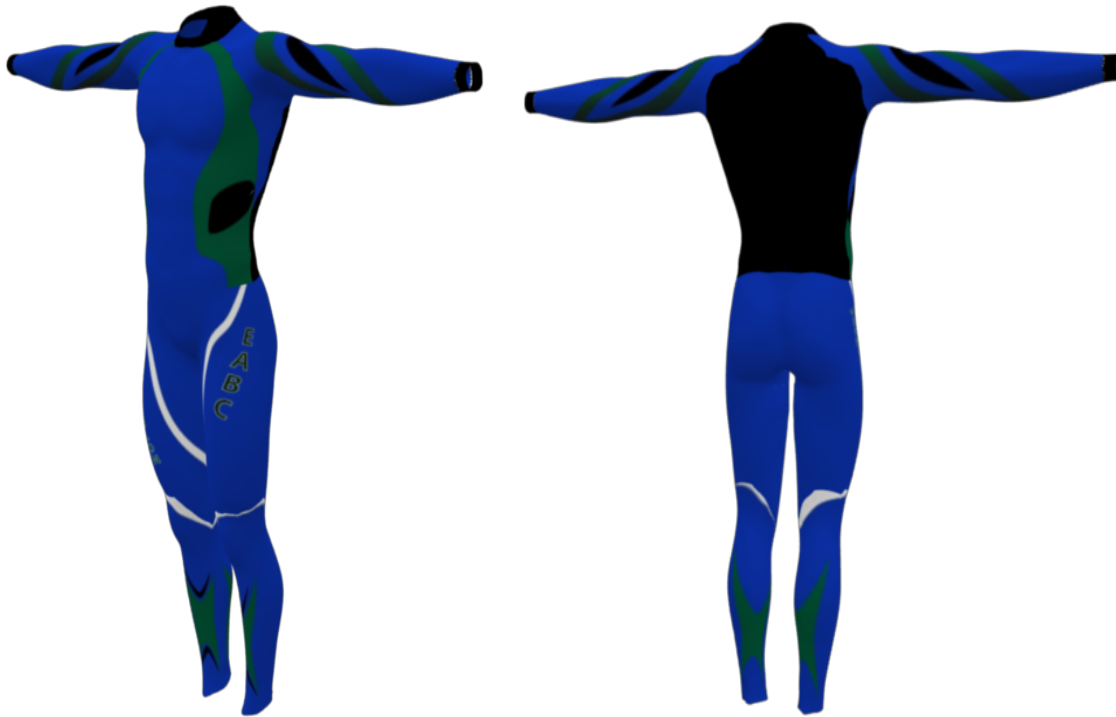

## NORDIC SIZE CHARTS

### UNISEX RACE SUIT SIZE CHART

	XSMALL	SMALL	MEDIUM	LARGE	XLARGE	XXLARGE
HEIGHT	5'0" - 5'4"	5'4" - 5'7"	5'7" - 5'10"	5'10" - 6'2"	6'2" - 6'5"	6'5" - 6'7"
WEIGHT	90-120lbs	120-140lbs	140-165lbs	165-195lbs	195-220lbs	220-245lbs
CHEST	32 - 34"	34 - 38"	38 - 40"	40 - 43"	43 - 46"	46 - 49"
WAIST	26 - 28"	28 - 30"	30 - 33"	33 - 37"	37 - 40"	40 - 43"
HIP	34 - 36"	36 - 39"	39 - 40"	41 - 43"	44 - 46"	47 - 49"
INSEAM	28 - 29"	29 - 31"	31 - 33"	32 - 34"	33 - 35"	34 - 36"

### UNISEX OUTERWEAR SIZE CHART (Jackets, Vests, Warm-Up Pants)

	XXSMALL	XSMALL	SMALL	MEDIUM	LARGE	XLARGE	XXLARGE
HEIGHT	4'9" - 5'0"	5'0" - 5'4"	5'4" - 5'7"	5'7" - 5'10"	5'10" - 6'2"	6'2" - 6'5"	6'5" - 6'7"
WEIGHT	90 - 100lbs	100-125lbs	125-140lbs	140-160lbs	160-190lbs	190-215lbs	215-240lbs
CHEST	30 - 32"	32 - 34"	35 - 38"	38 - 40"	40 - 43"	43 - 46"	46 - 49"
WAIST	24 - 26"	26 - 28"	28 - 30"	30 - 33"	33 - 36"	36 - 39"	39 - 42"
HIP	30 - 33"	33 - 35"	35 - 39"	39 - 40"	41 - 43"	44 - 46"	47 - 49"
INSEAM	23 - 26"	26 - 29"	29 - 31"	31 - 33"	33 - 34"	34 - 35"	35 - 37"

### YOUTH SIZE CHART

	SMALL	MEDIUM	LARGE
HEIGHT	3'9" - 4"	4'1" - 4'4"	4'5" - 4'9"
WEIGHT	45-55lbs	55-70lbs	70-90lbs
AVERAGE AGE	5-6yrs	7-8yrs	9-10yrs

Click Image to View Larger Version